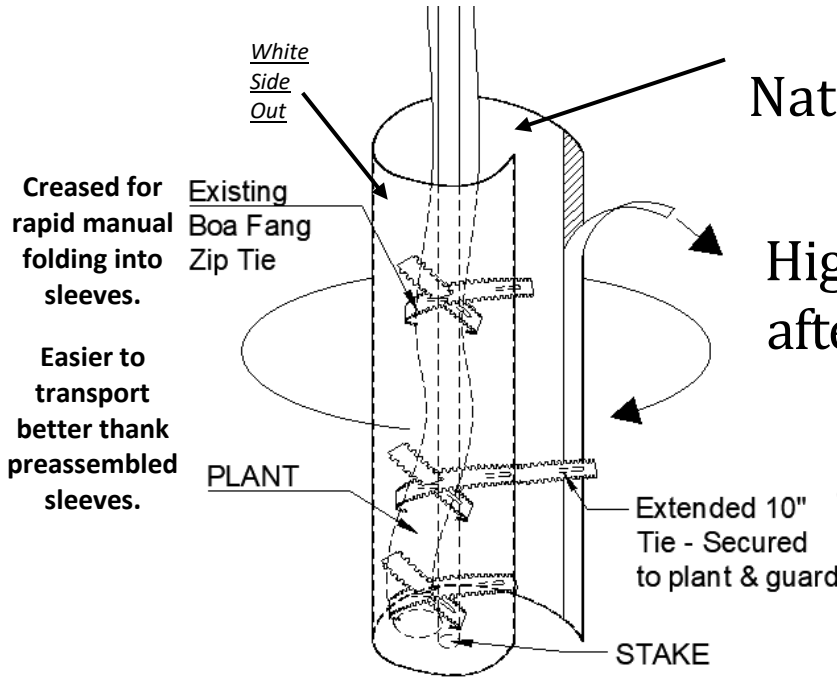

## Tree Guard & Grow Tube

Diameter of 2", 3" & 4", heights of 14", 16", 18", 22", 36"

Protection for infant trees & vines, plant grow tubes.

Natural Pest Repellant and  
Herbicide Resistant

Highly Compostable to Soil  
after use in 6 months most  
conditions

Creased for rapid manual folding into sleeves. Easier to transport better than preassembled sleeves.

- Flexible fast installation and easily transported for field assembly into sleeves or onto bases of plants with canopies.
- Self adhesive.
- Apply guard above 13C White side out.
- Expose adhesive by removing liner & dispose to waste not in field.
- To restrain the guard in high winds, tether a 10" Boa Fang Zip Tie around the plant and apply the extended length of Zip Tie to the glue during assembly.
- Wrap around tree or pre-fold into sleeves and apply pressure on adhesive area full length of guard to adhere.
- To reuse secure with staple or Boa Fang Zip Tie.
- Natural oil coated inside to discourage pest damage to guard and plant.
- Water drainage & guard stake features available.